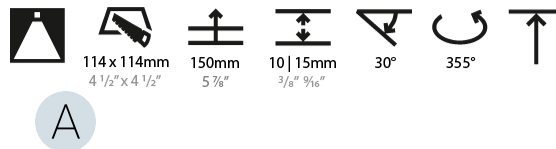

PHYSICAL

Shape: Square
Length (mm): 119
Length (in): 4 ¹¹/₁₆
Width (mm): 119
Width (in): 4 ¹¹/₁₆
Depth (mm): 132
Depth (in): 5 ³/₁₆
Ceiling Thickness (mm): 10 / 12.5 / 15
Ceiling Thickness (in): 3/8 or 1/2 or 9/16
Min. Recessing Depth (mm): 200
Min. Recessing Depth (in): 7 ⁷/₈
Light Distribution: Adjustable / Downlight
Weight (kg): 0.544
Weight (lbs): 1.2
Fixture Finish: SSR / BKV / CWI / CRY / HAB / LAG / UFT / ITA / RUA / RUR / MIC / FTG / MYG / TWT / LOD / PUS / FRO / FUP / KIA / POP / BLS / SPG / MEY / GOH / GUM / CHC / COM / ABZ / JAG / OBR / MOS / ROR
Fixture Material: Aluminum Die Cast
Cut-out Measurements: 114mm / 4 1/2" x 114mm / 4 1/2"

ELECTRICAL

Lamp Type: LED (Zhaga Standard)
Input Wattage (W): 13.2 / 16.5
Total Output Wattage (W): 12 / 14
Dimming: Tri-Mode (Non-Dimming and Phase Dimming (120Vac only) and 0-10V Dimming)
Driver Included: No
Driver Location: Recessed Housing
Driver Type: Constant Current - Universal
Driver Class: Class 2
Housing: See components
Input Voltage (V): 120 - 277
Constant Current (MA): 350

LED

Number of LEDs: 1
Color Temperature (°K): 2700 / 3000 / 3500 / 4000
Max. Delivered Lumen (lm): 850 / 950 / 1019 / 1040
Nominal Lumen (lm): 960 / 1070 / 1156 / 1180
CRI: >90 CRI
Lamp Life (hrs): 50000

OPTICAL

Reflector°: 10
Adjustability: Rotational 355°; Tilt 30°

RATINGS AND CERTIFICATIONS

Certified By: Certified for North American Standards
IP rating: IP20