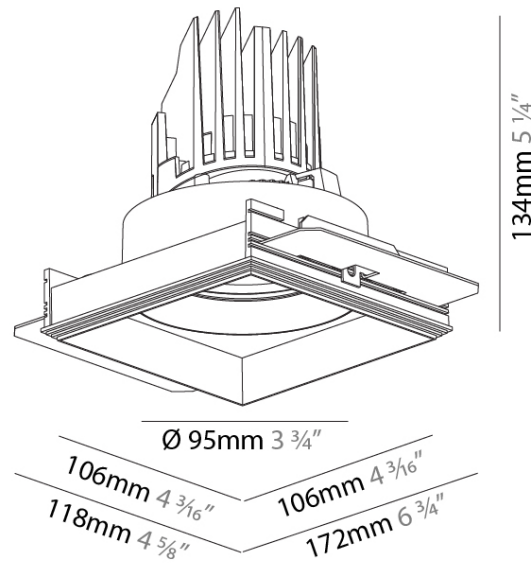

ELECTRICAL

Lamp Type: LED (Zhaga Standard)
Input Wattage (W): 13.2 (2700K) / 16.5
Total Output Wattage (W): 12 (2700K) / 15
Dimming: Tri-Mode (Non-Dimming and Phase Dimming (120Vac only) and 0-10V Dimming)
Driver Included: No
Driver Location: Recessed Housing
Driver Type: Constant Current - Universal
Driver Class: Class 2
Housing: See components
Input Voltage (V): 120 - 277
Constant Current (MA): 350

LED

Number of LEDs: 1
Color Temperature (°K): 2700 / 3000 / 3500 / 4000
Max. Delivered Lumen (lm): 850 / 950 / 1019 / 1040
Nominal Lumen (lm): 960 / 1070 / 1156 / 1180
CRI: >90 CRI
Efficiency (%): 88.5
Lamp Life (hrs): 50000
Upon Request: RGB-W Tunable White Special Color Temperature Special LED

OPTICAL

Reflector: 10
Adjustability: Rotational 355°; Tilt 30°
Upon Request: Special Beam Angles

RATINGS AND CERTIFICATIONS

Zaneen Lighting Inc. © 2024, T 1-800-380-3382, F 416-247-9319, www.zaneen.com

Available for international specifications by adding "INT" at the end of the existing Model #. For assistance on 'custom' specifications, contact zteam@zaneen.com. In a constant effort to supply the best product, we reserve the right to change specifications or materials without notice. The most recent specification sheets are found at zaneen.com
IP rating: IP20