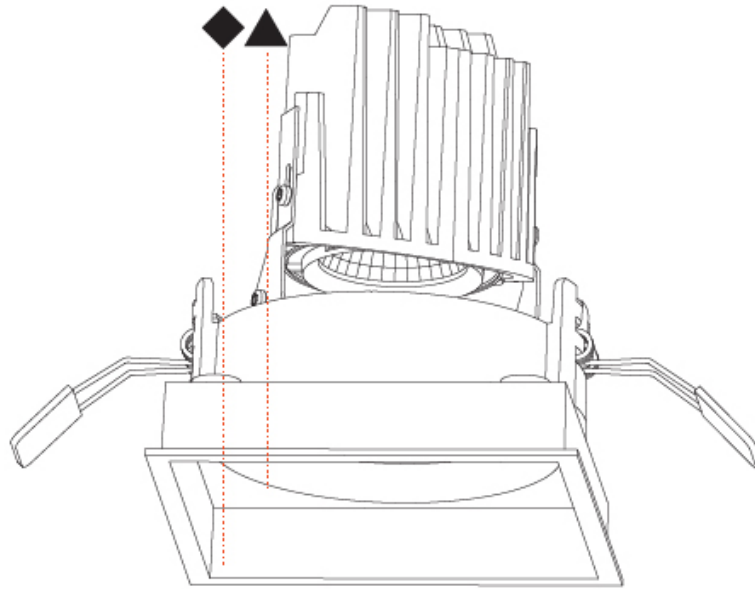

BIONIQ SQUARE ADJUSTABLE RECESSED

A35359-

PROJECT _____

TYPE _____

SPECIFIER _____

QUANTITY _____

DATE _____

A