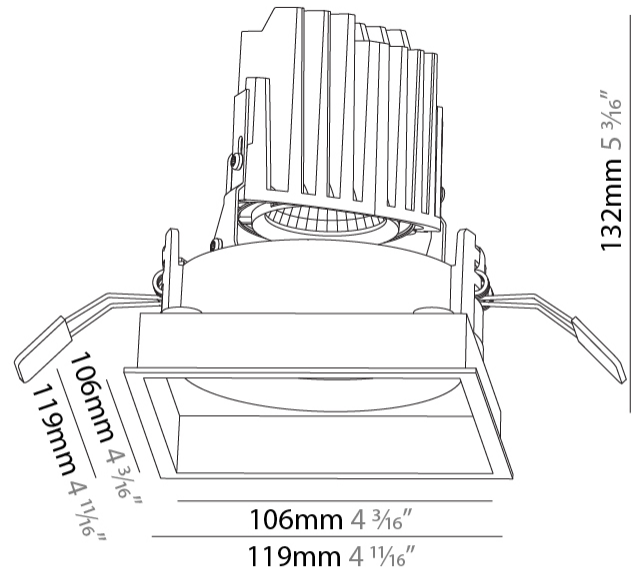

PHYSICAL

Shape: Square
Length (mm): 119
Length (in): 4 ¹¹/₁₆
Width (mm): 119
Width (in): 4 ¹¹/₁₆
Depth (mm): 132
Depth (in): 5 ³/₁₆
Ceiling Thickness (mm): 10 / 12.5 / 15
Ceiling Thickness (in): 3/8 or 1/2 or 9/16
Min. Recessing Depth (mm): 200
Min. Recessing Depth (in): 7 ⁷/₈
Light Distribution: Adjustable / Downlight
Weight (kg): 0.544
Weight (lbs): 1.2
Fixture Finish: SSR / BKV / CWI / CRY / HAB / LAG / UFT / ITA / RUA / RUR / MIC / FTG / MYG / TWT / LOD / PUS / FRO / FUP / KIA / POP / BLS / SPG / MEY / GOH / GUM / CHC / COM / ABZ / JAG / OBR / MOS / ROR
Fixture Material: Aluminum Die Cast
Cut-out Measurements: 114mm / 4 1/2" x 114mm / 4 1/2"

ELECTRICAL

Lamp Type: LED (Zhaga Standard)
Input Wattage (W): 13.2 / 16.5
Total Output Wattage (W): 12 / 14
Dimming: Tri-Mode (Non-Dimming and Phase Dimming (120Vac only) and 0-10V Dimming)
Driver Included: No
Driver Location: Recessed Housing
Driver Type: Constant Current - Universal
Driver Class: Class 2
Housing: See components
Input Voltage (V): 120 - 277
Constant Current (MA): 350

LED

Number of LEDs: 1
Color Temperature (°K): 2700 / 3000 / 3500 / 4000
Max. Delivered Lumen (lm): 850 / 950 / 1019 / 1040
Nominal Lumen (lm): 960 / 1070 / 1156 / 1180
CRI: >90 CRI
Lamp Life (hrs): 50000

OPTICAL

Reflector°: 10
Adjustability: Rotational 355°; Tilt 30°

RATINGS AND CERTIFICATIONS

Certified By: Certified for North American Standards
IP rating: IP20